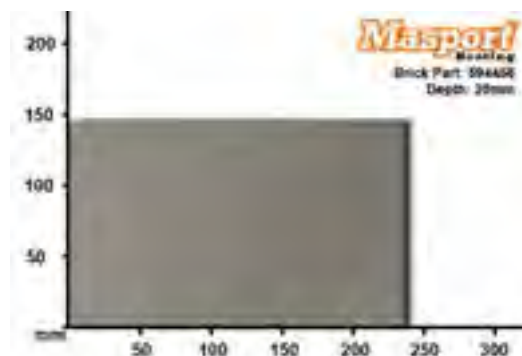

MODEL#	MODEL NAME	MODEL CODE DESCRIPTION	YEAR
995933	GRANDVIEW S2 WOOD FIRE	*OBS* W/F GRANDVIEW AU S2 09 CHAR	2009
995939	GRANDVIEW S2 WOOD FIRE	W/F GRANDVIEW AU S2 CHAR	-
995971	GRAND PROVINCIAL WOOD FIRE	*OBS* W/F GRANDE PROV INB 05 BLK PC	2005
995990	GRAND PROVINCIAL WOOD FIRE	W/F GRANDE PROV INB 05 BLK VHT	2005