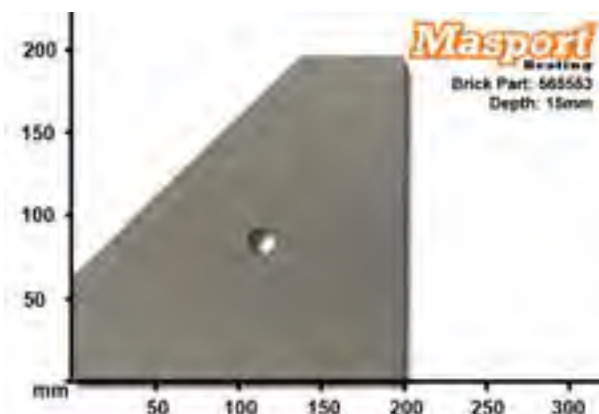

MODEL#	MODEL NAME	MODEL CODE DESCRIPTION	YEAR
995946	GRAND UTOPIA RADIANT WOOD FIRE	*OBS* GRAND UTOPIA AU S2 LACE DR 09	2009

Brick: 565554

Description:
UTOPIA S2-SIDE FRONT INSULATION

Dimensions:
15 x 220 x 150mm

Relevant Models: