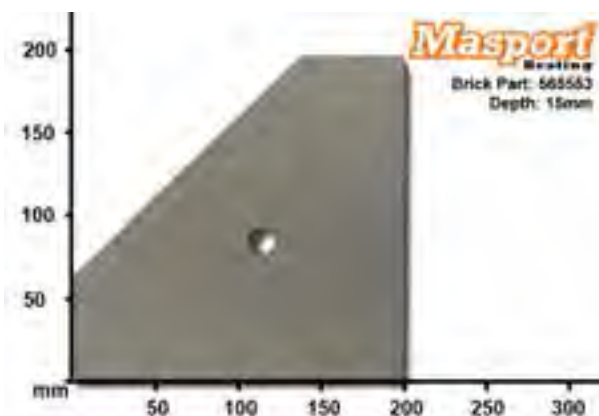

MODEL#	MODEL NAME	MODEL CODE DESCRIPTION	YEAR
995946	GRAND UTOPIA RADIANT WOOD FIRE	*OBS* GRAND UTOPIA AU S2 LACE DR 09	2009

Brick: 565554

Description:
UTOPIA S2-SIDE FRONT INSULATION

Dimensions:
15 x 220 x 150mm

Relevant Models: