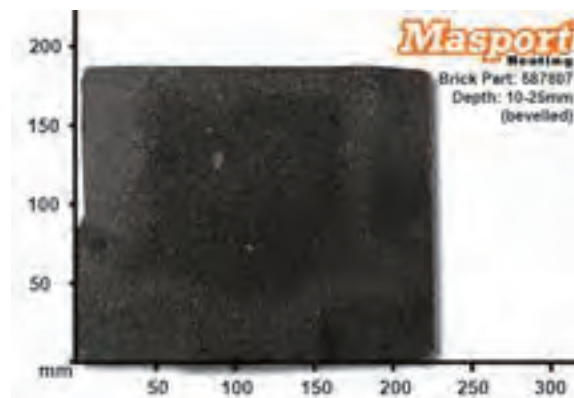

SPARE PARTS INFORMATION

FIRE BRICK SPECIFICATIONS

Brick: 587807

Description:
BRICK-F/B, F2000, F3000

Dimensions:
10-25 X 185 X 213mm

Relevant Models:

MODEL#	MODEL NAME	MODEL CODE DESCRIPTION	YEAR
987961	F2000 WOOD FIRE	*OBS* W/F F2000 AU 09 CHAR VHT	2009
987963	F2000 WOOD FIRE	W/F F2000 AU 09 MAT BLK -TI ENL	2009
987966	F2000 WOOD FIRE	W/F F2000 AU 11 CHAR VHT FAN	2011
987967	F2000 WOOD FIRE	W/F F2000 AU 11 MAT BLK-TI ENL FAN	2011
993916	I5000 WOOD FIRE	W/F I5000 AU 2010 MET BLK VHT	2010
994959	F3000 WOOD FIRE	*OBS* W/F F3000 AU 09 CHAR-CHAR VHT	2009
994960	F3000 WOOD FIRE	*OBS* W/F F3000 AU 09 MAT BLK-TI ENL	2009
994965	F3300C WOOD FIRE	*OBS* W/F F3300C AU 10 MAT BLK ENL	2010
994966	F3000 WOOD FIRE	W/F F3000 AU 11 CHAR-CHAR VHT FAN	2011
994967	F3000 WOOD FIRE	W/F F3000 AU 11 MAT BLK-TI ENL FAN	2011
994968	F3300C WOOD FIRE	W/F F3300C AU 11 GLOSS BLK ENL FAN	2011
994970	F3300C WOOD FIRE	W/F F3300C AU 11 MAT BLK ENL FAN	2011
995997	LE5000 PROVINCIAL WOOD FIRE	W/F LE5000 PROV INB 13 BLK VHT	2013

Brick: 587808

Description:
BRICK-F/B, SIDE, F2000

Dimensions:
15-20 X 250 X 260mm

Relevant Models: