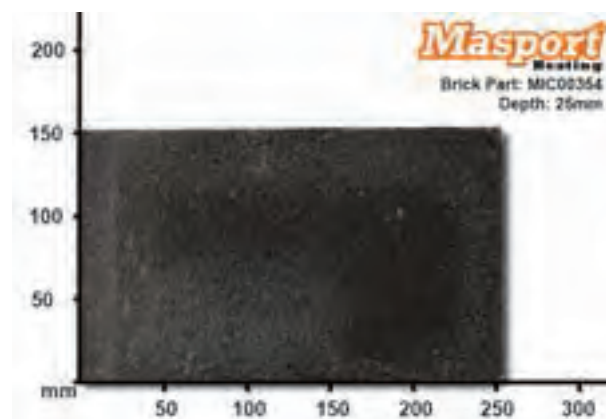

SPARE PARTS INFORMATION

FIRE BRICK SPECIFICATIONS

Brick: MIC00354

Description:

BRICK - LOGAIRE BRICK

Dimensions:

25 X 250 X 150mm

Relevant Models: