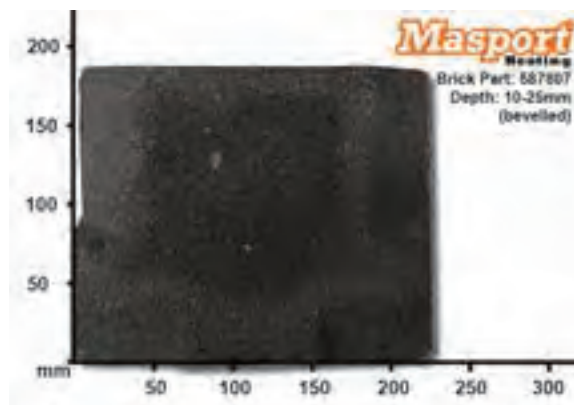

SPARE PARTS INFORMATION

FIRE BRICK SPECIFICATIONS

Brick: 587807

Description:
BRICK-F/B, F2000, F3000

Dimensions:
10-25 X 185 X 213mm

Relevant Models:

MODEL#	MODEL NAME	MODEL CODE DESCRIPTION	YEAR
987961	F2000 WOOD FIRE	*OBS* W/F F2000 AU 09 CHAR VHT	2009
987963	F2000 WOOD FIRE	W/F F2000 AU 09 MAT BLK -TI ENL	2009
987966	F2000 WOOD FIRE	W/F F2000 AU 11 CHAR VHT FAN	2011
987967	F2000 WOOD FIRE	W/F F2000 AU 11 MAT BLK-TI ENL FAN	2011
993916	I5000 WOOD FIRE	W/F I5000 AU 2010 MET BLK VHT	2010
994959	F3000 WOOD FIRE	*OBS* W/F F3000 AU 09 CHAR-CHAR VHT	2009
994960	F3000 WOOD FIRE	*OBS* W/F F3000 AU 09 MAT BLK-TI ENL	2009
994965	F3300C WOOD FIRE	*OBS* W/F F3300C AU 10 MAT BLK ENL	2010
994966	F3000 WOOD FIRE	W/F F3000 AU 11 CHAR-CHAR VHT FAN	2011
994967	F3000 WOOD FIRE	W/F F3000 AU 11 MAT BLK-TI ENL FAN	2011
994968	F3300C WOOD FIRE	W/F F3300C AU 11 GLOSS BLK ENL FAN	2011
994970	F3300C WOOD FIRE	W/F F3300C AU 11 MAT BLK ENL FAN	2011
995997	LE5000 PROVINCIAL WOOD FIRE	W/F LE5000 PROV INB 13 BLK VHT	2013

Brick: 587808

Description:
BRICK-F/B, SIDE, F2000

Dimensions:
15-20 X 250 X 260mm

Relevant Models: