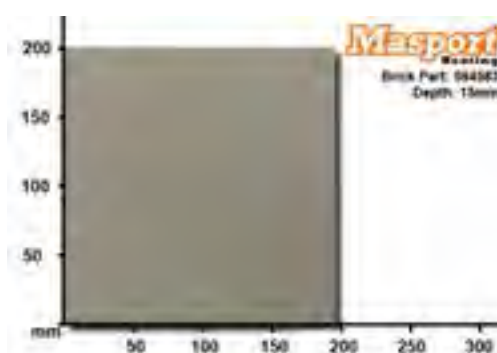

Relevant Models:

MODEL#	MODEL NAME	MODEL CODE DESCRIPTION	YEAR
987962	SIENA WOOD FIRE	*OSB* W/F SIENA NZ 04 MAT BLK ENL	2004
987973	TALISMAN RADIANT WOOD FIRE	*OBS* W/F TALISMAN 07 MET BLK VHT	2007
992916	TALISMAN RADIANT WOOD FIRE	W/F TALISMAN 10 MET BLK VHT (MAS)	2010