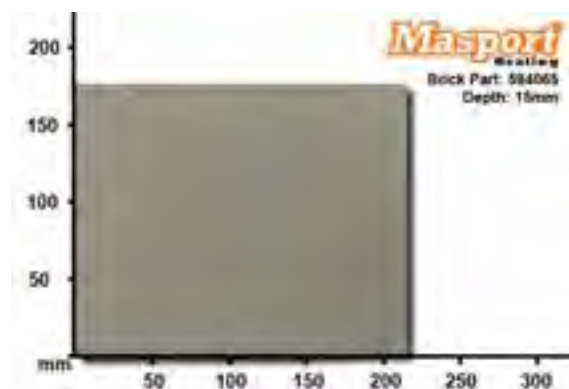

MODEL#	MODEL NAME	MODEL CODE DESCRIPTION	YEAR
995954	VERONA WOOD FIRE	*OBS* W/F VERONA AS 04 BLACK	2004

Brick: 595546

Description:
BOARD-FIREBOX SIDE

Dimensions:
20 X 143 X 230mm

Relevant Models: