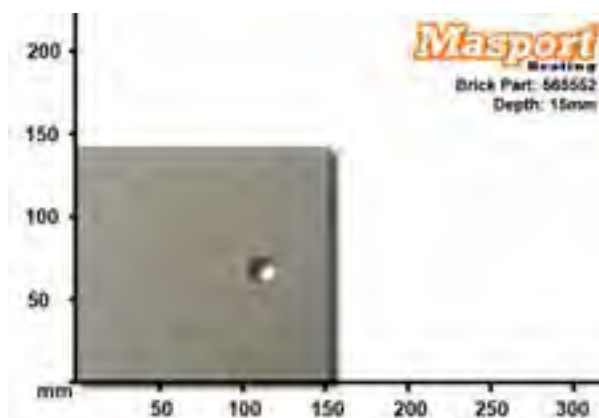

SPARE PARTS INFORMATION

FIRE BRICK SPECIFICATIONS

Brick: 565552

Description:
UTOPIA S2-SIDE INSULATION

Dimensions:
15 x 150 x 150mm

Relevant Models:

MODEL#	MODEL NAME	MODEL CODE DESCRIPTION	YEAR
995946	GRAND UTOPIA RADIANT WOOD FIRE	*OBS* GRAND UTOPIA AU S2 LACE DR 09	2009