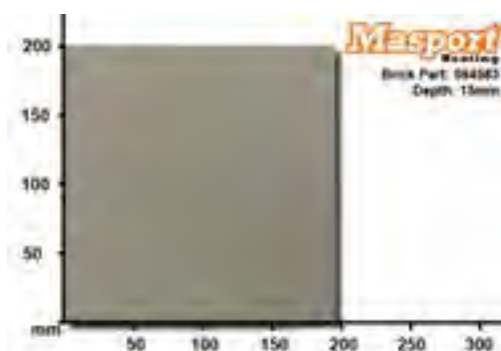

Relevant Models:

MODEL#	MODEL NAME	MODEL CODE DESCRIPTION	YEAR
987962	SIENA WOOD FIRE	*OSB* W/F SIENA NZ 04 MAT BLK ENL	2004
987973	TALISMAN RADIANT WOOD FIRE	*OBS* W/F TALISMAN 07 MET BLK VHT	2007
992916	TALISMAN RADIANT WOOD FIRE	W/F TALISMAN 10 MET BLK VHT (MAS)	2010