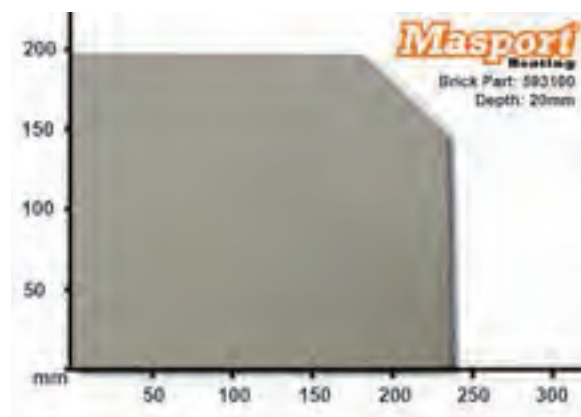

SPARE PARTS INFORMATION

FIRE BRICK SPECIFICATIONS

Brick: 593100

Description:
BOARD-SIDE

Dimensions:
20 X 190 X 223mm

Relevant Models:

MODEL#	MODEL NAME	MODEL CODE DESCRIPTION	YEAR
995988	LE5000 PROVINCIAL WOOD FIRE	*OBS* W/F LE5000 PROV INB 05 BLK VHT	2005