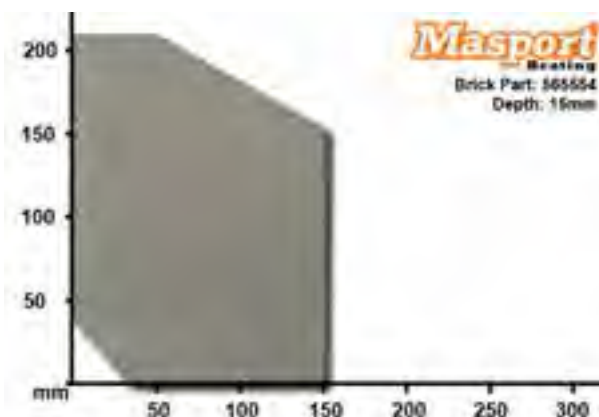

MODEL#	MODEL NAME	MODEL CODE DESCRIPTION	YEAR
995946	GRAND UTOPIA RADIANT WOOD FIRE	*OBS* GRAND UTOPIA AU S2 LACE DR 09	2009