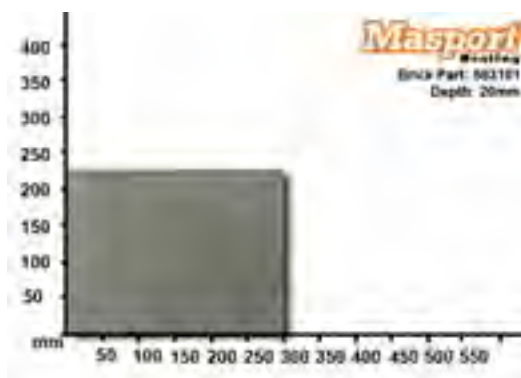

SPARE PARTS INFORMATION

FIRE BRICK SPECIFICATIONS

Brick: 593101

Description:
BOARD-FIREBOX BACK

Dimensions:
20 X 223 X 290mm

Relevant Models:

MODEL#	MODEL NAME	MODEL CODE DESCRIPTION	YEAR
995988	LE5000 PROVINCIAL WOOD FIRE	*OBS* W/F LE5000 PROV INB 05 BLK VHT	2005

Brick: 594064

Description:
BOARD-SIDE

Dimensions:
15 X 170 X 223mm