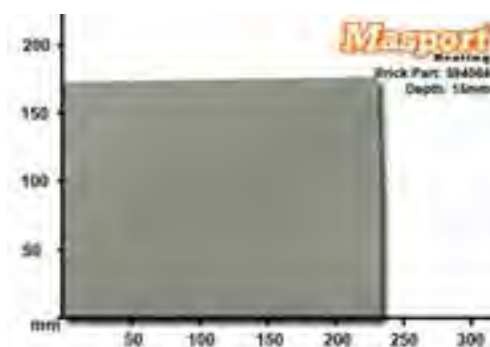

Relevant Models:

MODEL#	MODEL NAME	MODEL CODE DESCRIPTION	YEAR
995954	VERONA WOOD FIRE	*OBS* W/F VERONA AS 04 BLACK	2004

Brick: 594583

Description:
BOARD-FIREBOX BACK LE 2000

Dimensions:
15 x 200 x 200mm